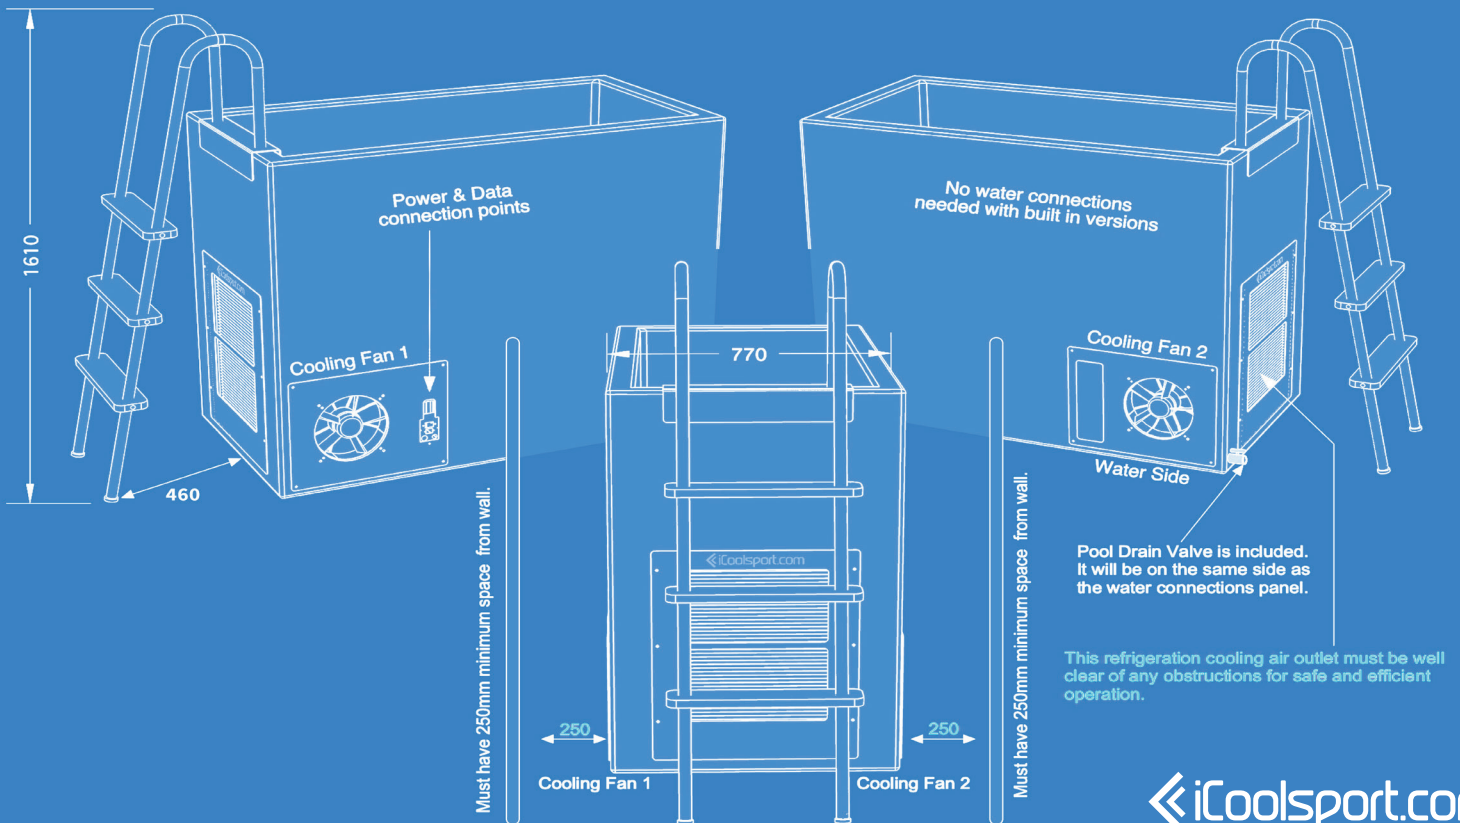

Basic Pool Dimensions:

Basic Pool Dimensions:

Popular Installation Ideas for the MiPod PRO Chilled Range

Suggestion 1

Fully Self Contained Stand Alone. Popular for private home use

- Powerful 5,400 watt quiet running internal chilling system installed inside the MiPod
- Inbuilt water circulation pump.
- Big 13 inch colour touch screen controller with wall mounting hardware.

When placing your order you can request the Electrical/Electronics Panel to be on either side to suit your needs.

Popular Installation Ideas for the MiPod PRO Chilled Range

Suggestion

2

Easier cleaning for heavier use by multiple athletes. Popular for more frequent home use, or ideal for small recovery centres and gyms