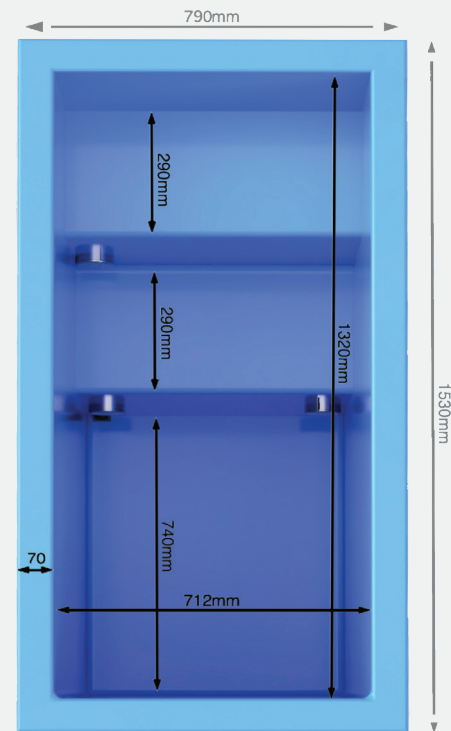

MiPod Mini Vs MiPod Pro

Which size is right for you? ✓

MiPod MINI

External Dimensions

Length 1330 x Width 780 x Depth 1055 mm

Internal Dimensions

Length 1160 x Width 712 x Depth 1000 mm

Empty Weight

Internal Dimensions

Length 1320 x Width 712 x Depth 1000 mm

Empty Weight

90 Kg

Weight Filled with water

Approx. 650Kg

Water Capacity

Approx. 520 Litres

Basic Pool Dimensions:

Basic Pool Dimensions:

Popular Installation Ideas for the MiPod PRO Chilled Range

Suggestion 1

Fully Self Contained Stand Alone. Popular for private home use

- Powerful 5,400 watt quiet running internal chilling system installed inside the MiPod
- Inbuilt water circulation pump.
- Big 13 inch colour touch screen controller with wall mounting hardware.