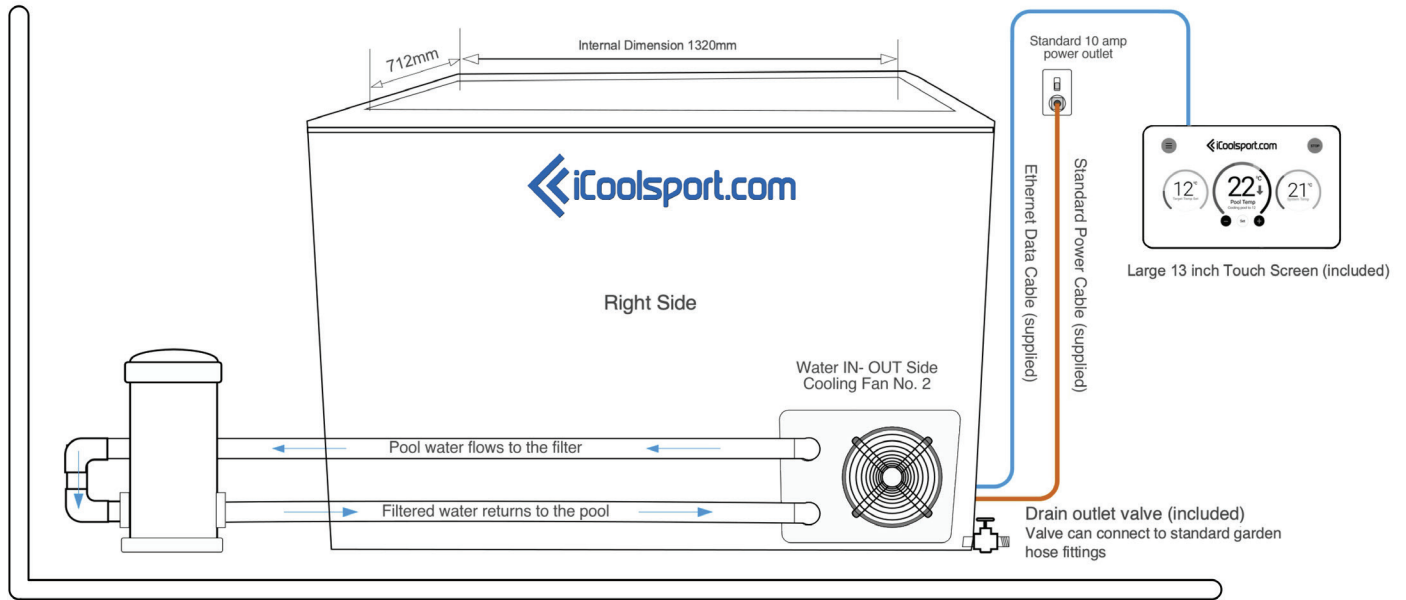

Popular Installation Ideas for the MiPod PRO Chilled Range

Suggestion

2

Easier cleaning for heavier use by multiple athletes. Popular for more frequent home use, or ideal for small recovery centres and gyms

- Large commercial grade easy access filtration system added for heavier use.
- Powerful 5,400 watt quiet running chilling system installed inside the MiPod.
- Inbuilt water circulation pump.
- Big 13 inch colour touch screen controller with wall mounting hardware.

Standard Safety Features

- Minimum available setting is software limited to 4°C for user safety. A software change to 2°C minimum setting is available on request.
- All MiPods have quality certified inbuilt RCD electrical safety devices.

Filter System can be mounted in any convenient place near the pool, or in an adjacent room or outdoor space within 15-20 meters maximum distance.

*Please advise if you require extra plumbing distance when ordering