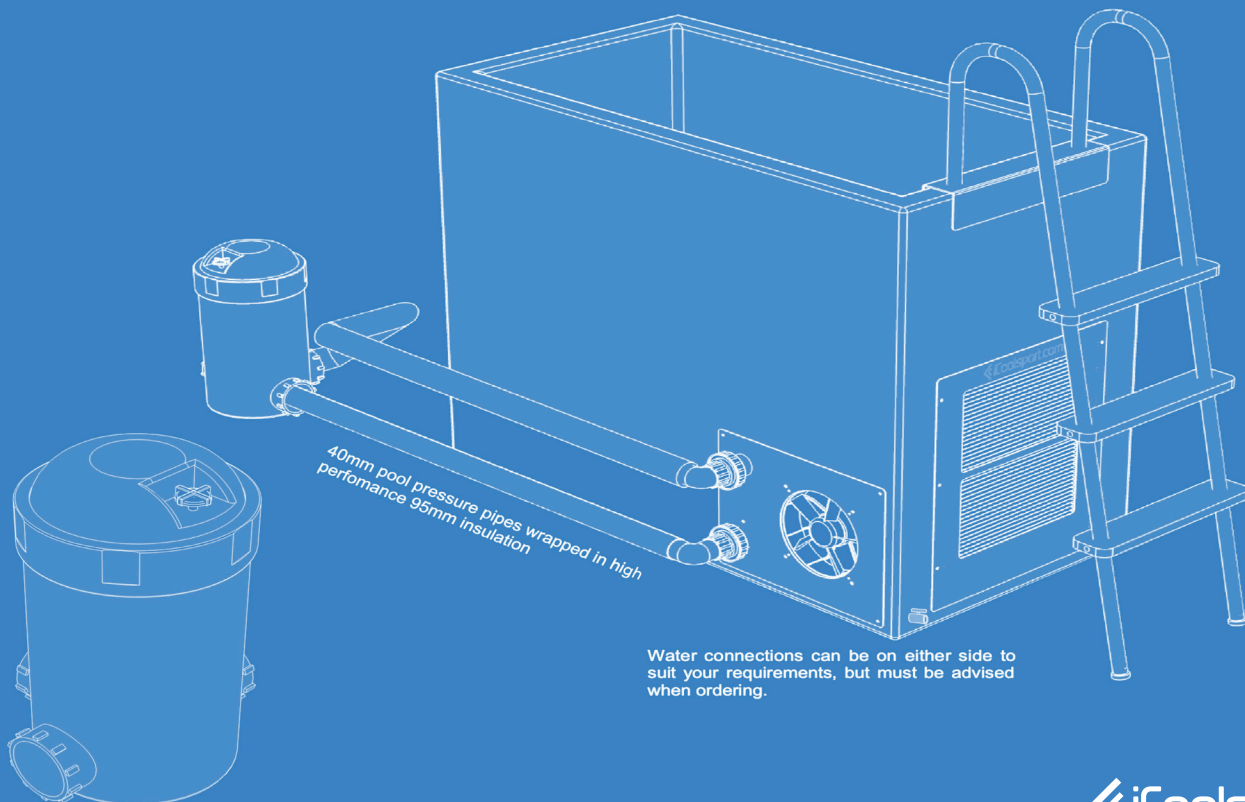

Hi capacity 50 M/3 Cartridge Filter (included in this kit price).
Manufactured by Davey Pumps Ltd.

iCoolsport.com