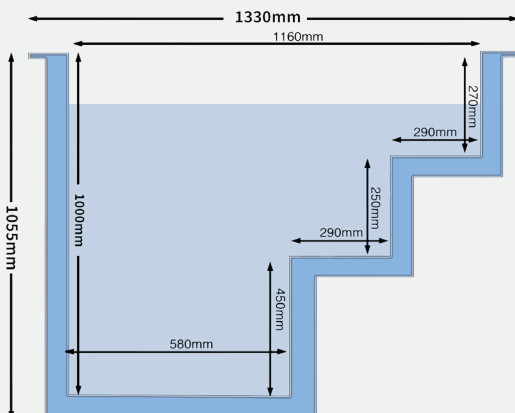

MiPod Mini Vs MiPod Pro

Which size is right for you? ✓

MiPod MINI

External Dimensions

Length 1330 x Width 780 x Depth 1055 mm

Internal Dimensions

Length 1160 x Width 712 x Depth 1000 mm

Empty Weight

Internal Dimensions

Length 1320 x Width 712 x Depth 1000 mm

Empty Weight

90 Kg

Weight Filled with water

Approx. 650Kg

Water Capacity

Approx. 520 Litres

Basic Pool Dimensions:

Basic Pool Dimensions:

Popular Installation Ideas for the MiPod PRO Chilled Range

Suggestion 1

Fully Self Contained Stand Alone. Popular for private home use

- Powerful 5,400 watt quiet running internal chilling system installed inside the MiPod
- Inbuilt water circulation pump.
- Big 13 inch colour touch screen controller with wall mounting hardware.