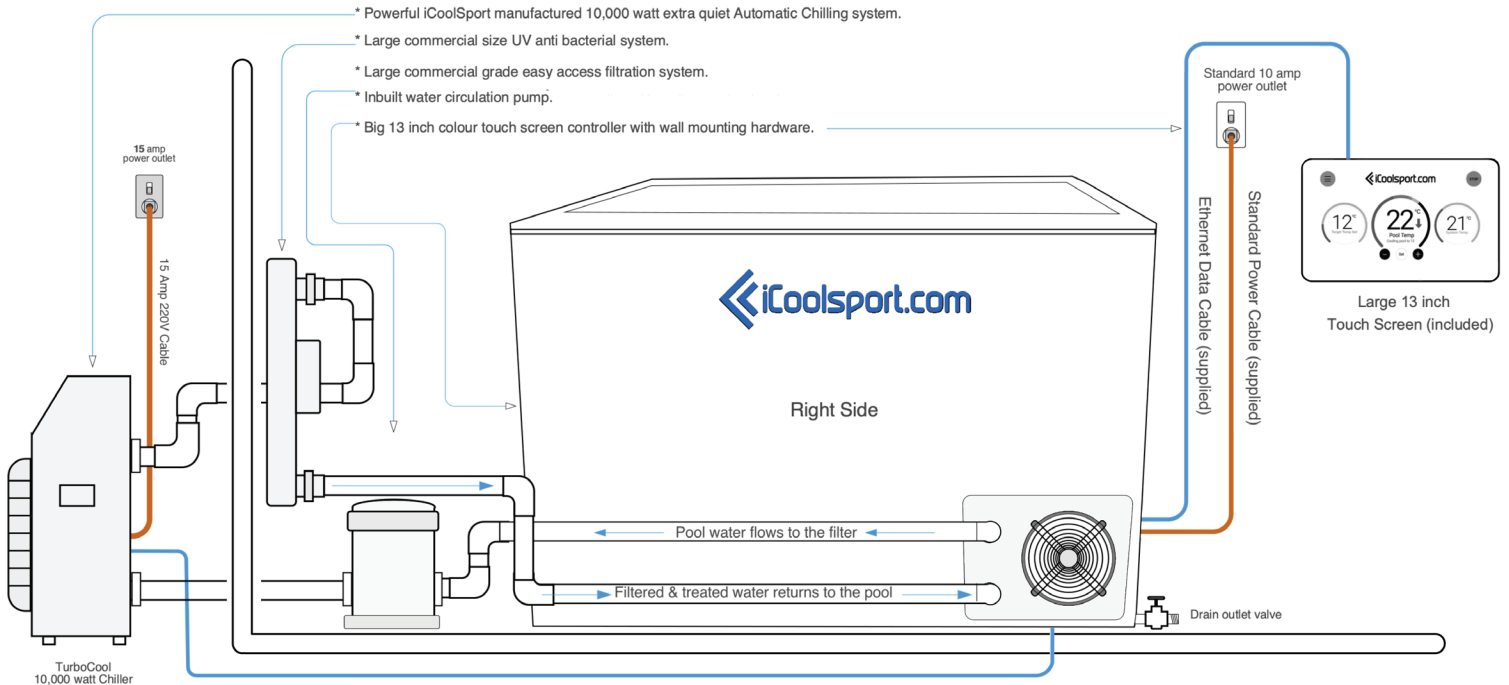

Popular Installation Ideas for the MiPod PRO Chilled Range

Suggestion 4

**Ultimate commercial version for recovery centres.
Heavy usage by multiple athletes permitted.**

Standard Safety Features

- Minimum available setting is software limited to 4°C for user safety. A software change to 2°C minimum setting is available on request.
- All MiPods have quality certified inbuilt RCD electrical safety devices.

Data cable to the external chiller can be routed wherever convenient. Maximum length 30 meters

Filter System and Ultra Violet Antibacterial System can be mounted in any convenient place such as an adjacent room or outdoor space within 15-20 meters maximum distance.

The TurboCool requires unrestricted fresh air. It can be placed either outdoors or in a large space with unrestricted ventilation.

*Please advise if you require extra plumbing distance when ordering.

These components do not have to be in the same room as the pool.