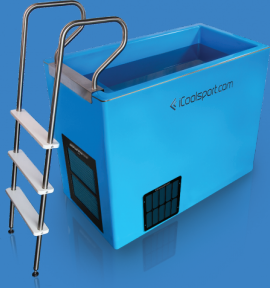

MiPod Mini Vs MiPod Pro

Which size is right for you? ✓

MiPod MINI