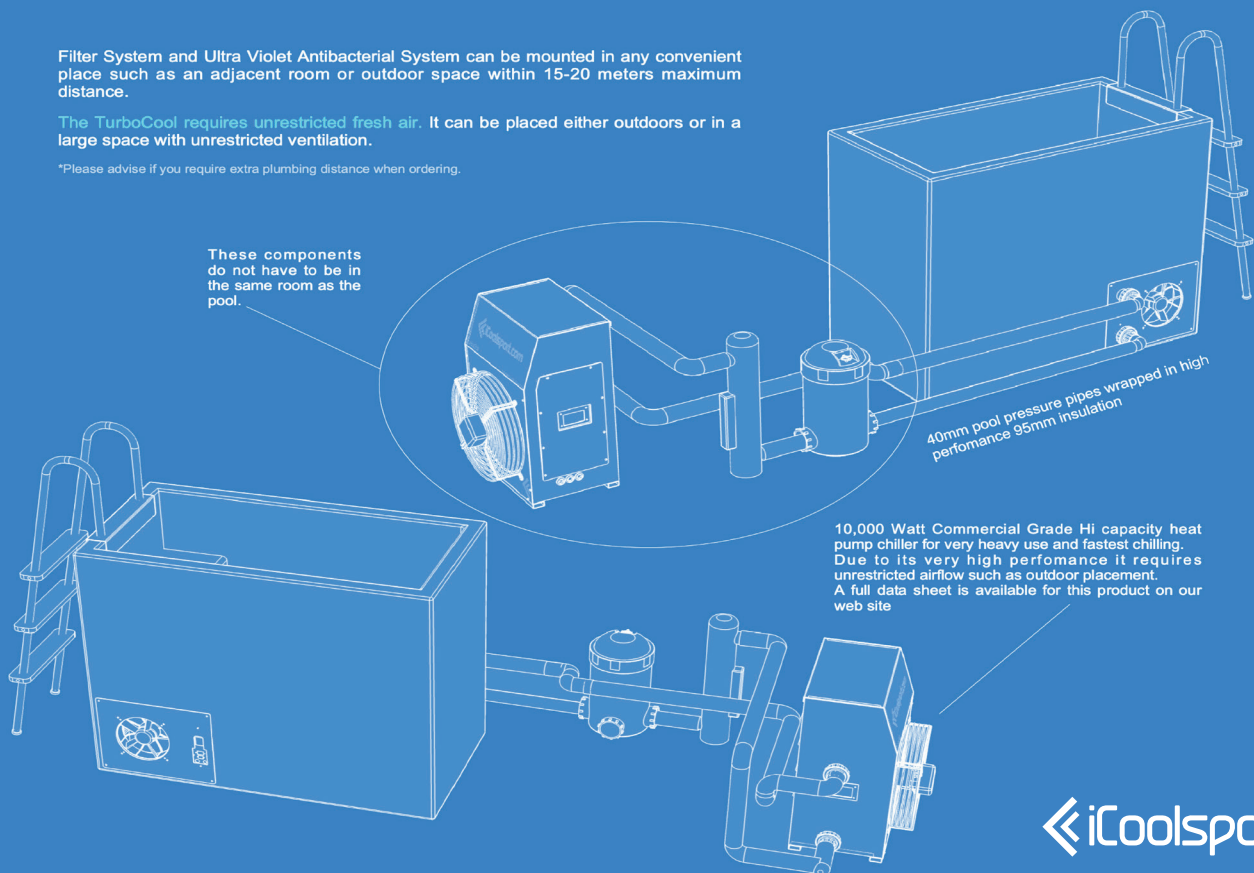

10,000 Watt Commercial Grade Hi capacity heat pump chiller for very heavy use and fastest chilling. Due to its very high performance it requires unrestricted airflow such as outdoor placement. A full data sheet is available for this product on our web site