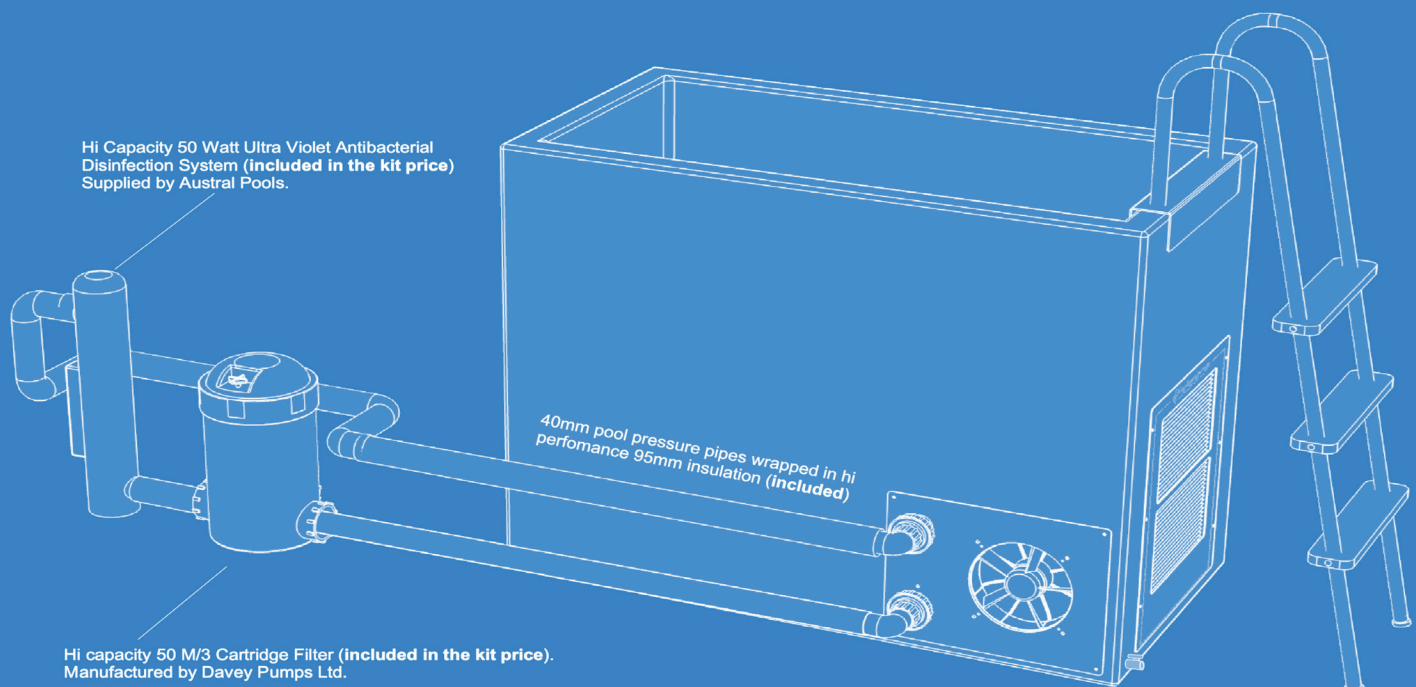

Popular Installation Ideas for the MiPod PRO Chilled Range

Suggestion 3

Easier cleaning for even heavier use by multiple athletes and clubs.

- Large commercial grade easy access filtration system.
- Large commercial size UV anti bacterial system added.
- Powerful 5,400 watt quiet running Chilling system installed inside the MiPod
- Inbuilt water circulation pump.
- Big 13 inch colour touch screen controller with wall mounting hardware.

Standard Safety Features

- Minimum available setting is software limited to 4°C for user safety. A software change to 2°C minimum setting is available on request.
- All MiPods have quality certified inbuilt RCD electrical safety devices.

Filter System and Ultra Violet Antibacterial System can be mounted in any convenient place near the pool, or in an adjacent room or outdoor space within 15-20 meters maximum distance.

*Please advise if you require extra plumbing distance when ordering.