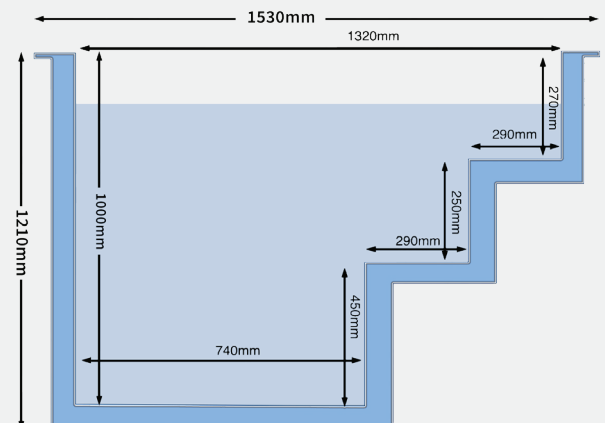

MiPod Mini Vs MiPod Pro

Which size is right for you? ✓

MiPod MINI

External Dimensions

Length 1330 x Width 780 x Depth 1055 mm

Internal Dimensions

Length 1160 x Width 712 x Depth 1000 mm

Empty Weight

Internal Dimensions

Length 1320 x Width 712 x Depth 1000 mm

Empty Weight

90 Kg

Weight Filled with water

Approx. 650Kg

Water Capacity

Approx. 520 Litres

Basic Pool Dimensions:

Basic Pool Dimensions:

Popular Installation Ideas for the MiPod PRO Chilled Range

Suggestion 1

Fully Self Contained Stand Alone. Popular for private home use

- Powerful 5,400 watt quiet running internal chilling system installed inside the MiPod
- Inbuilt water circulation pump.
- Big 13 inch colour touch screen controller with wall mounting hardware.