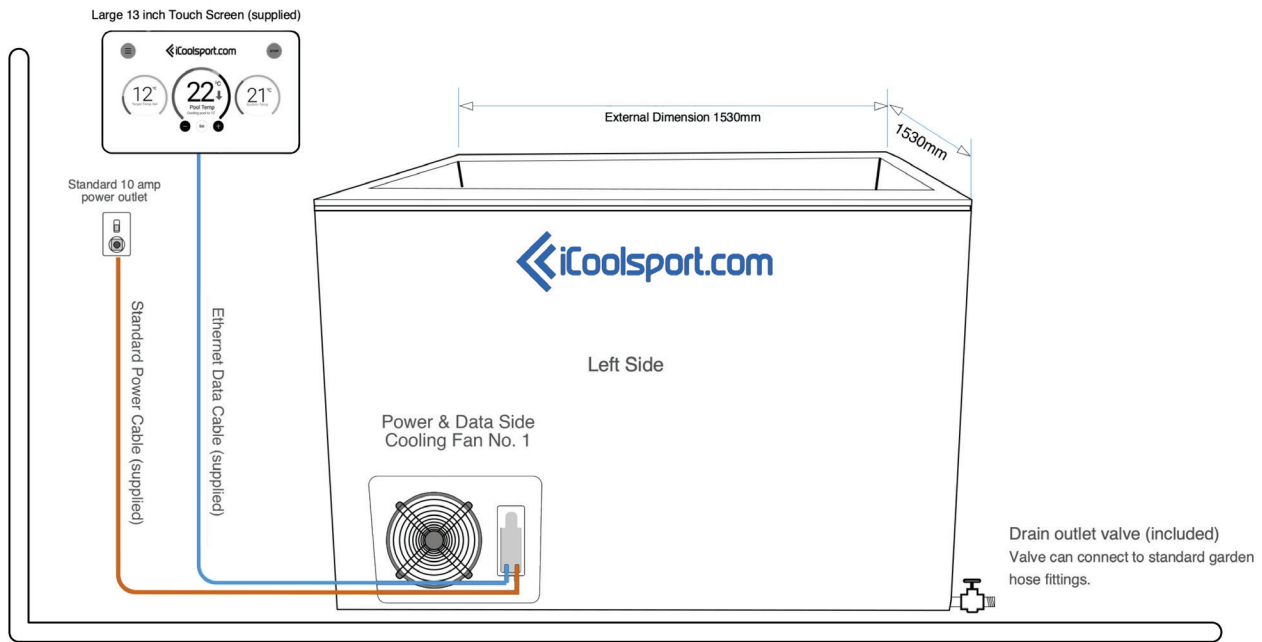

Popular Installation Ideas for the MiPod PRO Chilled Range

Suggestion 1

Fully Self Contained Stand Alone. Popular for private home use

- Powerful 5,400 watt quiet running internal chilling system installed inside the MiPod
- Inbuilt water circulation pump.
- Big 13 inch colour touch screen controller with wall mounting hardware.

Standard Safety Features

- Minimum available setting is software limited to 4°C for user safety. A software change to 2°C minimum setting is available on request.
- All MiPods have quality certified inbuilt RCD electrical safety devices.

When placing your order you can request the Electrical/Electronics Panel to be on either side to suit your needs.