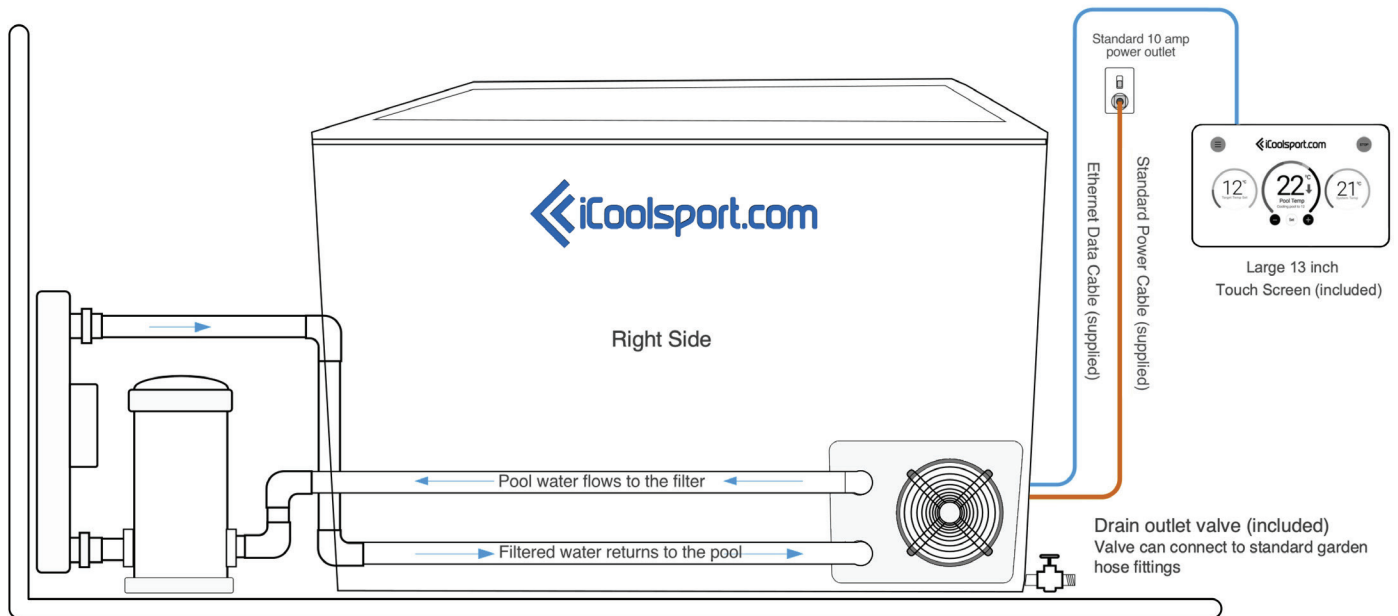

Popular Installation Ideas for the MiPod PRO Chilled Range

Suggestion 3

Easier cleaning for even heavier use by multiple athletes and clubs.

- Large commercial grade easy access filtration system.
- Large commercial size UV anti bacterial system added.
- Powerful 5,400 watt quiet running Chilling system installed inside the MiPod
- Inbuilt water circulation pump.
- Big 13 inch colour touch screen controller with wall mounting hardware.

Standard Safety Features

- Minimum available setting is software limited to 4°C for user safety. A software change to 2°C minimum setting is available on request.
- All MiPods have quality certified inbuilt RCD electrical safety devices.

Filter System and Ultra Violet Antibacterial System can be mounted in any convenient place near the pool, or in an adjacent room or outdoor space within 15-20 meters maximum distance.

*Please advise if you require extra plumbing distance when ordering.